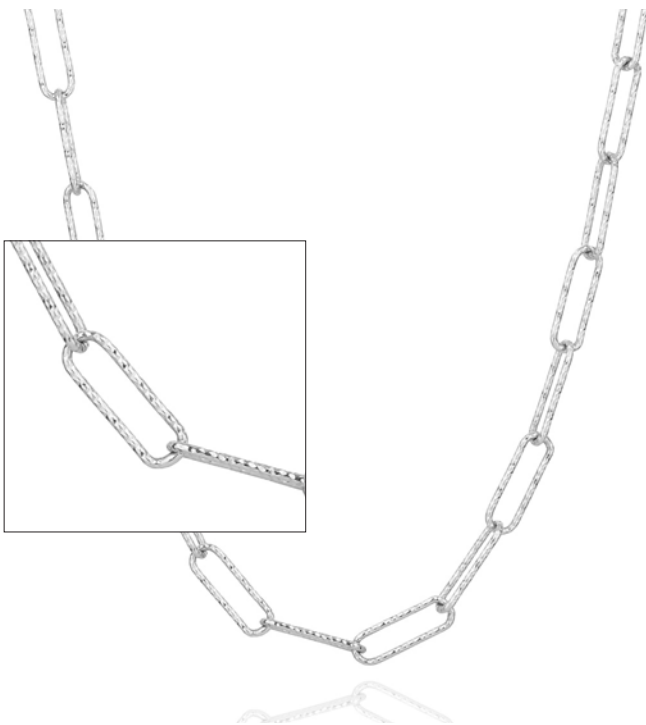

SJ-C12290-SG
16971

5 710698 077899

LUCE GRANDE BRACELET

Bracelet Measurements, width 5,5 mm, thickness 1,1 mm, length up to 18 cm

SJ-B12292-SS
17275

5 710698 080523

LUCE GRANDE CHAIN

Chain Measurements, width 5,5 mm, thickness 1,1 mm, length up to 45 cm