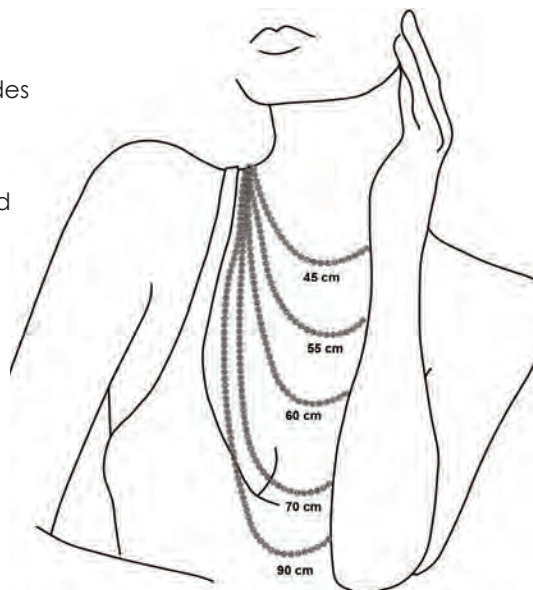

Find the right size

Necklace Length

The Sif Jakobs Jewellery necklaces are available in different sizes and shades of sterling silver – spanning from heavy rhodination to glistening glam.

To make it easy for you to find the size you are looking for we have created a visual to give you an idea just how long the necklaces will be on you.