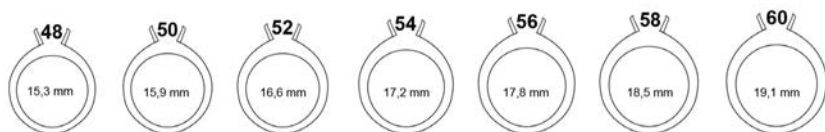

Find the right size

Necklace Length

The Sif Jakobs Jewellery necklaces are available in different sizes and shades of sterling silver – spanning from heavy rhodination to glistening glam.

To make it easy for you to find the size you are looking for we have created a visual to give you an idea just how long the necklaces will be on you.

The Ring Sizes - Diameter Ø

We offer rings in sizes 50, 52, 54, 56, 58, 60.

RING SIZE COMPARISON TABLE

DIAMETER

SJJ	UK	US	INCHES	MM
48	H - I	4 - 5	0,60	15,3
50	J - K	5 - 6	0,63	15,9
52	L - M	6 - 7	0,65	16,6
54	M - N	7	0,68	17,2
56	O - P	7 - 8	0,70	17,8
58	P - Q	8 - 9	0,73	18,5
60	R - S	9 - 10	0,75	19,1