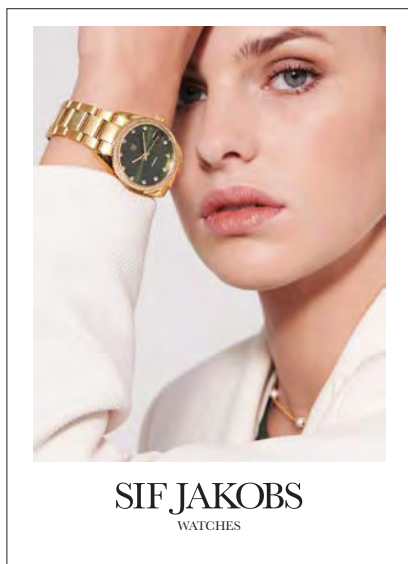

AURORA POSTER A1
SJ-POSTER-A1-AURORA
17289
(594 mm x 841 mm) 1 pc.

5 710698 800350